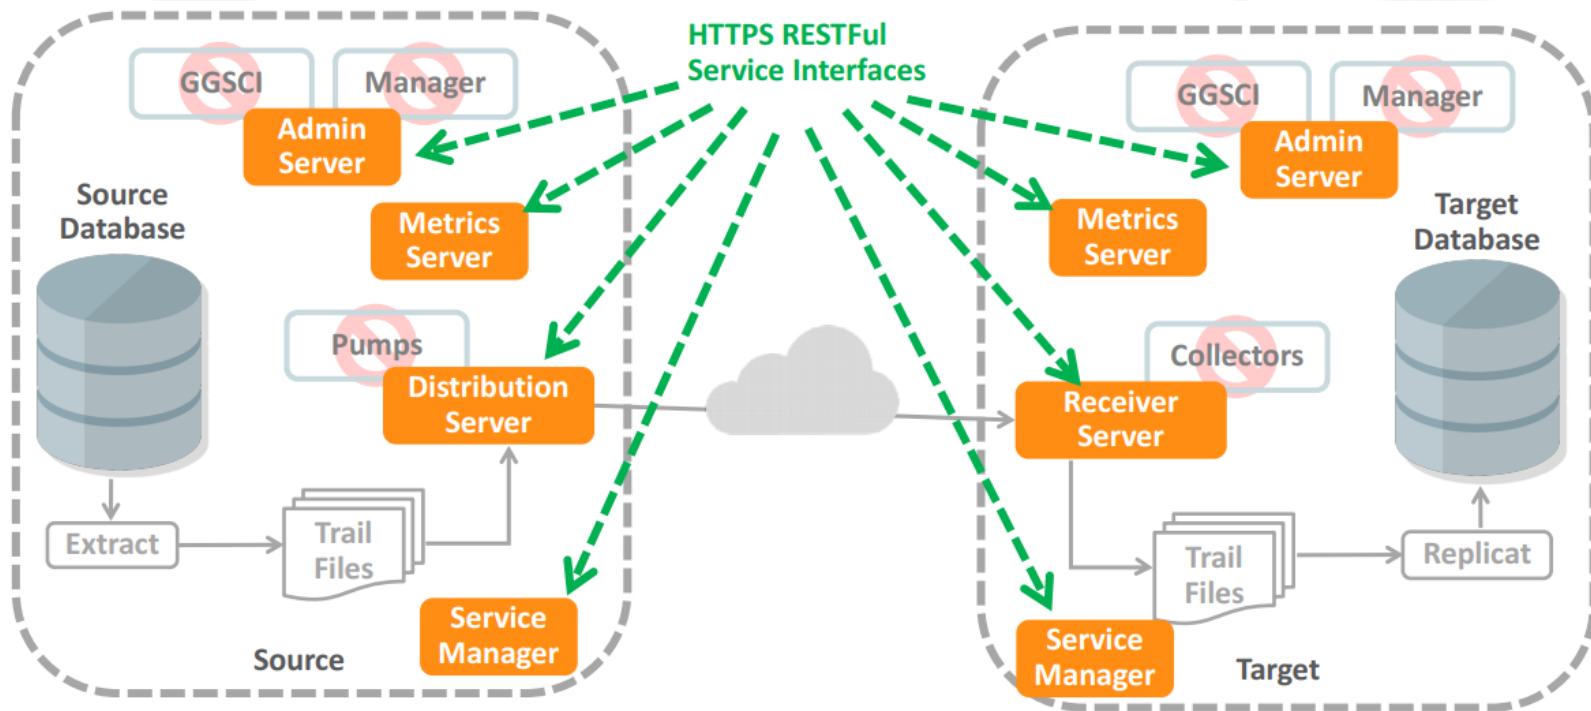

Consultor arquiteto de soluções conceito Infra as code.

Experiencia com tecnologias Asible, Terraform, Shell Script, Python e AWS cloud formation.

Introdução

The background is split diagonally from the top-left to the bottom-right. The upper-left portion is a solid red color. The lower-right portion is white and features several thin, light gray wavy lines that flow across the space, creating a sense of motion and depth.

Introdução

Introdução

Introdução

Classic Architecture

• Manager Process

• Data Pump Process

• Server Collector Process

• GGSCI

Microservices Architecture

• Service Manager

• Admin Server

• Distribution Server

• Receiver Server

• Admin Server

• Admin Client

Como a API monitora?