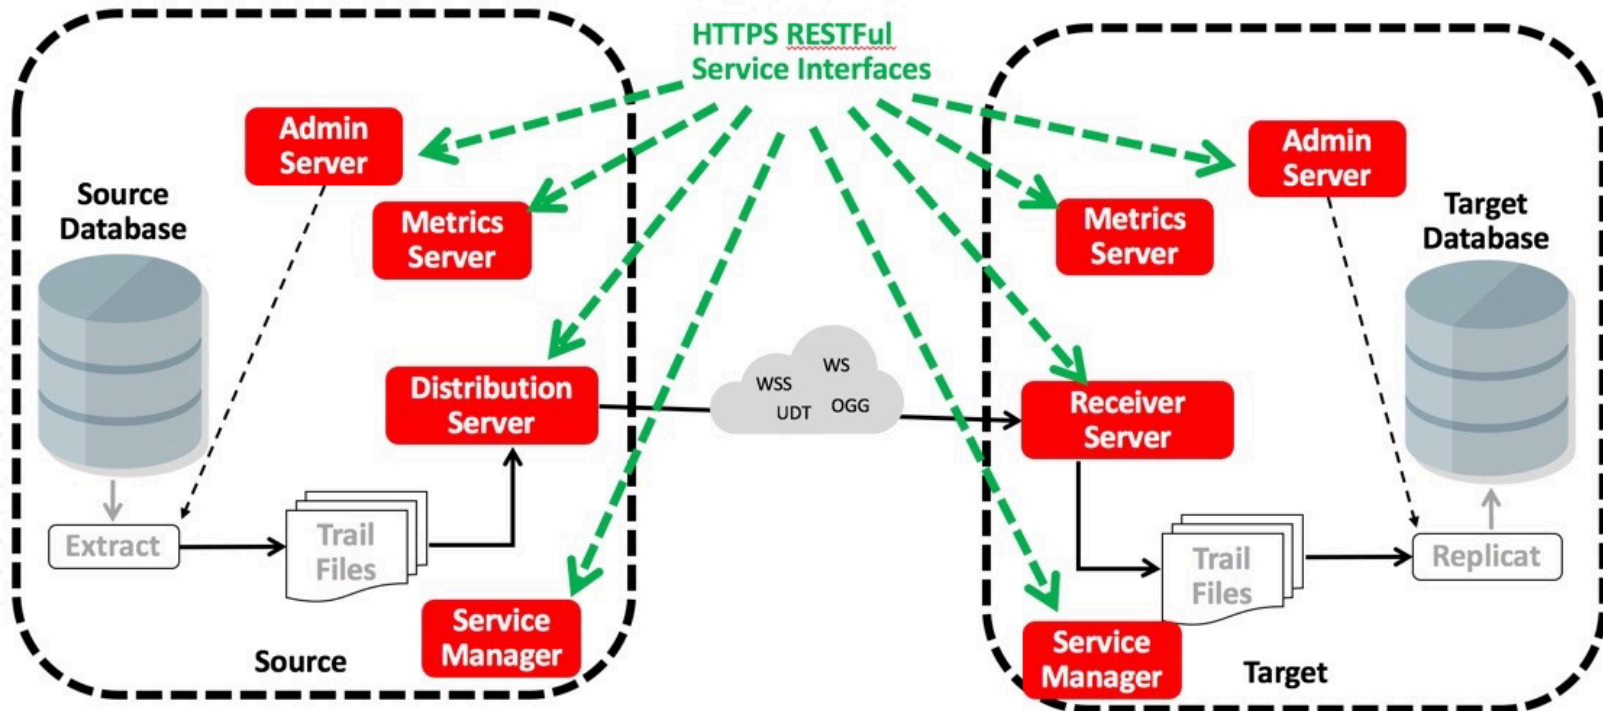

Consultor arquiteto de soluções conceito Infra as code.

Experiencia com tecnologias Asible, Terraform, Shell Script, Python e AWS cloud formation.

Introdução

The background is split diagonally from the top-left to the bottom-right. The upper-left portion is a solid red color. The lower-right portion is white and features several thin, light gray wavy lines that flow across the space, creating a sense of motion and depth.

Introdução

Introdução

Introdução

Classic Architecture

• Manager Process

• Data Pump Process

• Server Collector Process

• GGSCI

Microservices Architecture

• Service Manager

• Admin Server

• Distribution Server

• Receiver Server

• Admin Server

• Admin Client

Como a API monitora?