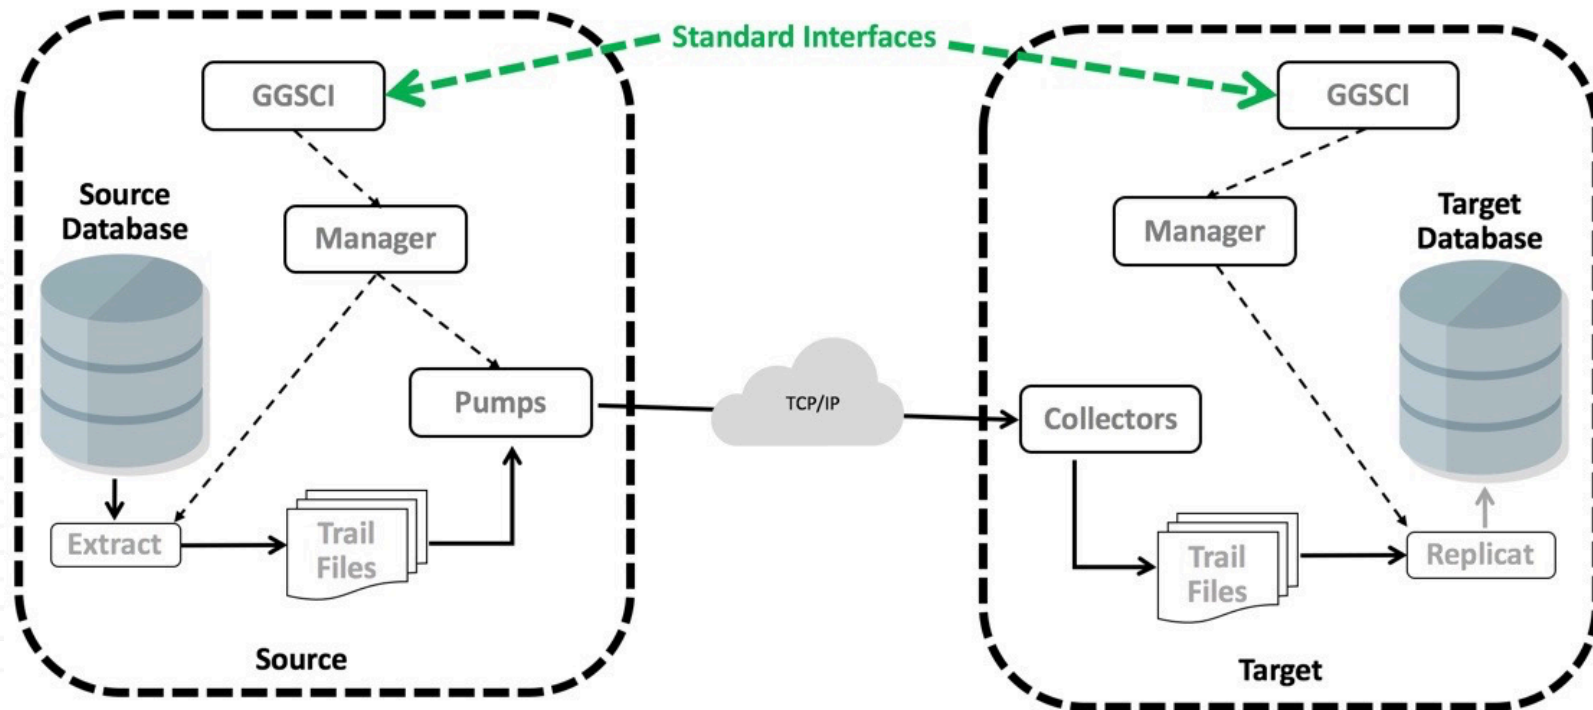

Consultor arquiteto de soluções conceito Infra as code.

Experiencia com tecnologias Asible, Terraform, Shell Script, Python e AWS cloud formation.

Introdução

The background is split diagonally from the top-left to the bottom-right. The upper-left portion is a solid red color. The lower-right portion is white and features several thin, light gray wavy lines that flow across the space, creating a sense of motion and depth.

Introdução

Introdução

Introdução

Classic Architecture

• Manager Process

• Data Pump Process

• Server Collector Process

• GGSCI

Microservices Architecture

• Service Manager

• Admin Server

• Distribution Server

• Receiver Server

• Admin Server

• Admin Client

Como a API monitora?